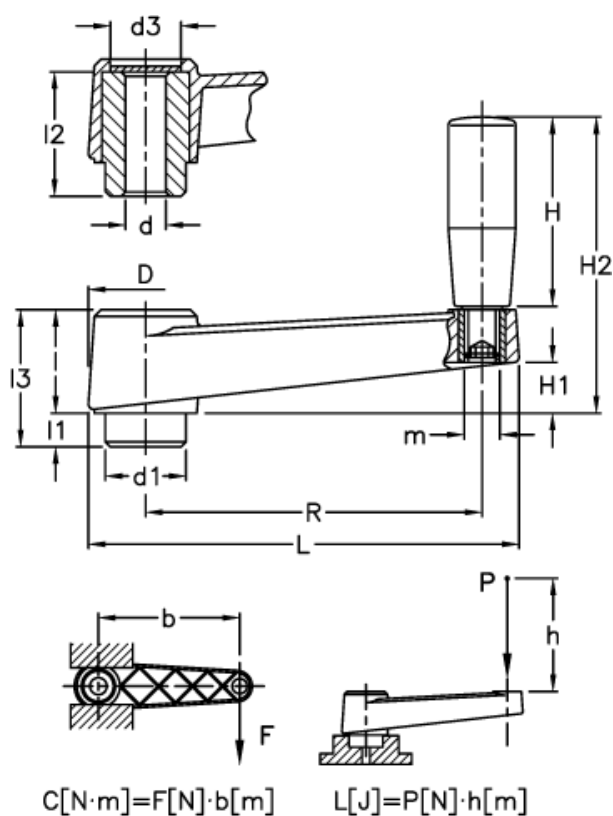

Article number: 2301044051
 Description: E+G Crank handle
 MT.50-A6

Measures

C (N m) = 60	l	= 21
D = 23	L	= 69
d1 = 16	L (J) = 7	
d3 = 13	l1 = 10	
d H7 = 6	l2 = 28	
H = 28	l3 = 31	
H1 = 10	m = -	
H2 = 49	R = 50	